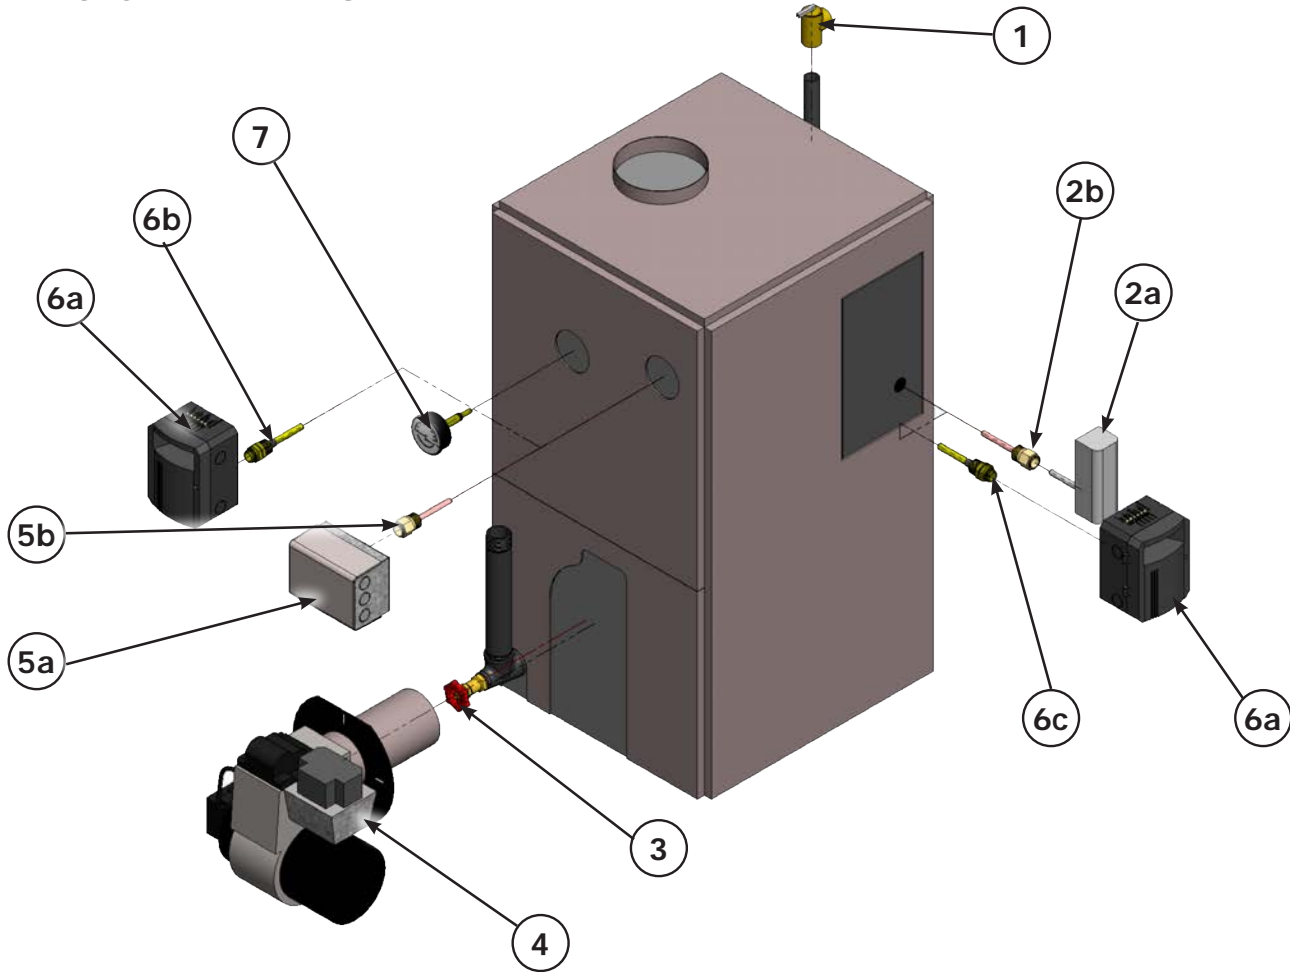

CONTROLS AND PIPING

	Description	Models		
		3K	4K	5K
1	Safety Relief Valve, Conbraco 10-408-05		14622011 (1)	
2a	Low Limit, Honeywell L4006A		AQ-008.00 (1)	
2b	Well, Honeywell 123870A		1635001 (1)	
3	Drain Valve		240009323 (1)	
4	Oil Burner, Beckett AFG	240009456	240009457	240009458
5a	Limit, Honeywell L7248L		240009128 (1)	
5b	Well, Honeywell 123870A		1635001 (1)	
5c †	Sensor, Honeywell 50001464-001		240007686 (1)	
6a	Limit, Hydrolevel 3250		240010867 (1)	
6b	Well, Hydrolevel 48-201 Long		240007709 (1)	
6c	Well, Hydrolevel 48-203 Short		240009283 (1)	
6d †	Sensor, Hydrolevel 48-3250-60		240009989 (1)	
7	Temperature/Pressure Gauge		1260006 (1)	
†	Circulator - Grundfos UP15		CI-006.01 (1)	
†	Circulator - Taco 007		CI-001.03 (1)	