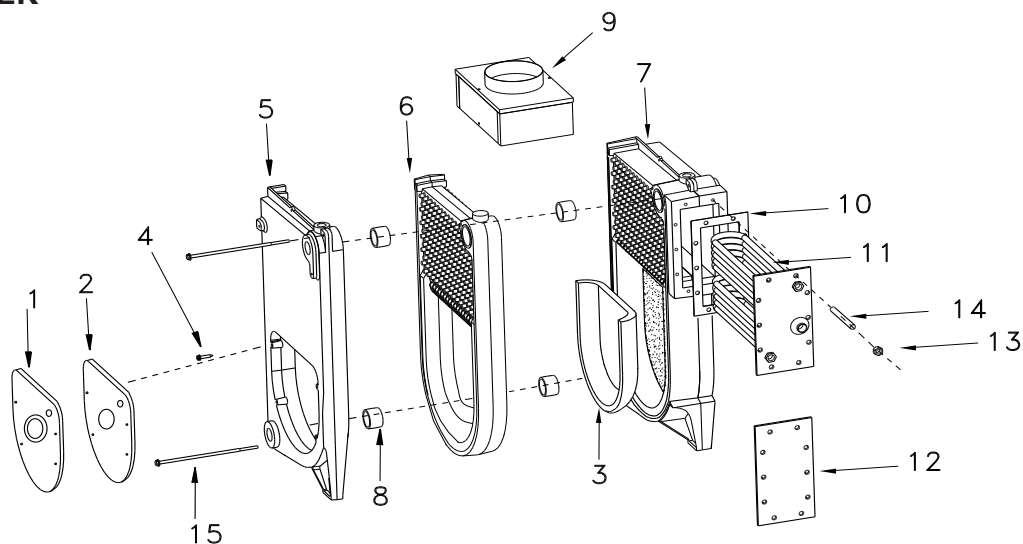

REPAIR PARTS

HEAT EXCHANGER

ITEM	DESCRIPTION	MODELS		
		3K	4K	5K
1	Burner Mounting Plate (Does Not Include 17,18,19)		40300004 (1)	
2	Burner Mounting Plate Insulation		14614015 (1)	
3	Target Wall		14619003 (1)	
4A	5/16"-18 x 2-1/4" Stud		14695043 (4)	
4B **	3/4" Bronze Spacer		14619014 (4)	
4C **	5/16"-18 Hex Nut		1330007 (4)	
4D **	1/4" Flat Washer		1600001 (4)	
5	Front Section		40300015 (1)	
6	Middle Section	40300007 (1)	40300007 (2)	40300007 (3)
7	Back Section		4030008 (1)	
8	Cast Iron Machined 2" Push Nipple *	43300976 (4)	43300976 (6)	43300676 (8)
9	Flue Collector - Complete	42500276 (1)	42500277 (1)	42500278 (1)
10	Tankless Heater Coil/Cover Plate Gasket		240007071 (1)	
11	Tankless Heater Coil		14627020 (1)	
12	Tankless Heater Cover Plate		43300256 (1)	
13	3/8"-16 Hex Nut		1330008 (10)	
14	3/8"-16 x 1-1/2" Stud		14695113 (10)	
15A	1/4" Tie Rods	14605002 (2)	14605051 (2)	14605053 (2)
15B	1/4"-20 Hex Nut		HW-003.02 (2)	
16 **	7/16" x 70-1/2" Cut Rope	43300955 (2)	43300955 (3)	43300955 (4)
17 **	Observation Door (Tear Drop)		40300014 (1)	
18 **	3/8" Shoulder Bolt		14695122 (1)	
19 **	3/8" Lockwasher		14695123 (1)	
20 **	1-1/4" NPT Cast Iron Plug		1395002 (2)	
21 **	Heat Exchanger Assembly (Includes 1,2,3,4,5,6,7,8,15,16,17,18,19,20)	40300305 (1)	40300405 (1)	40300505 (1)

* Four are required for first middle replacement section and two for each additional section.

** Not Shown