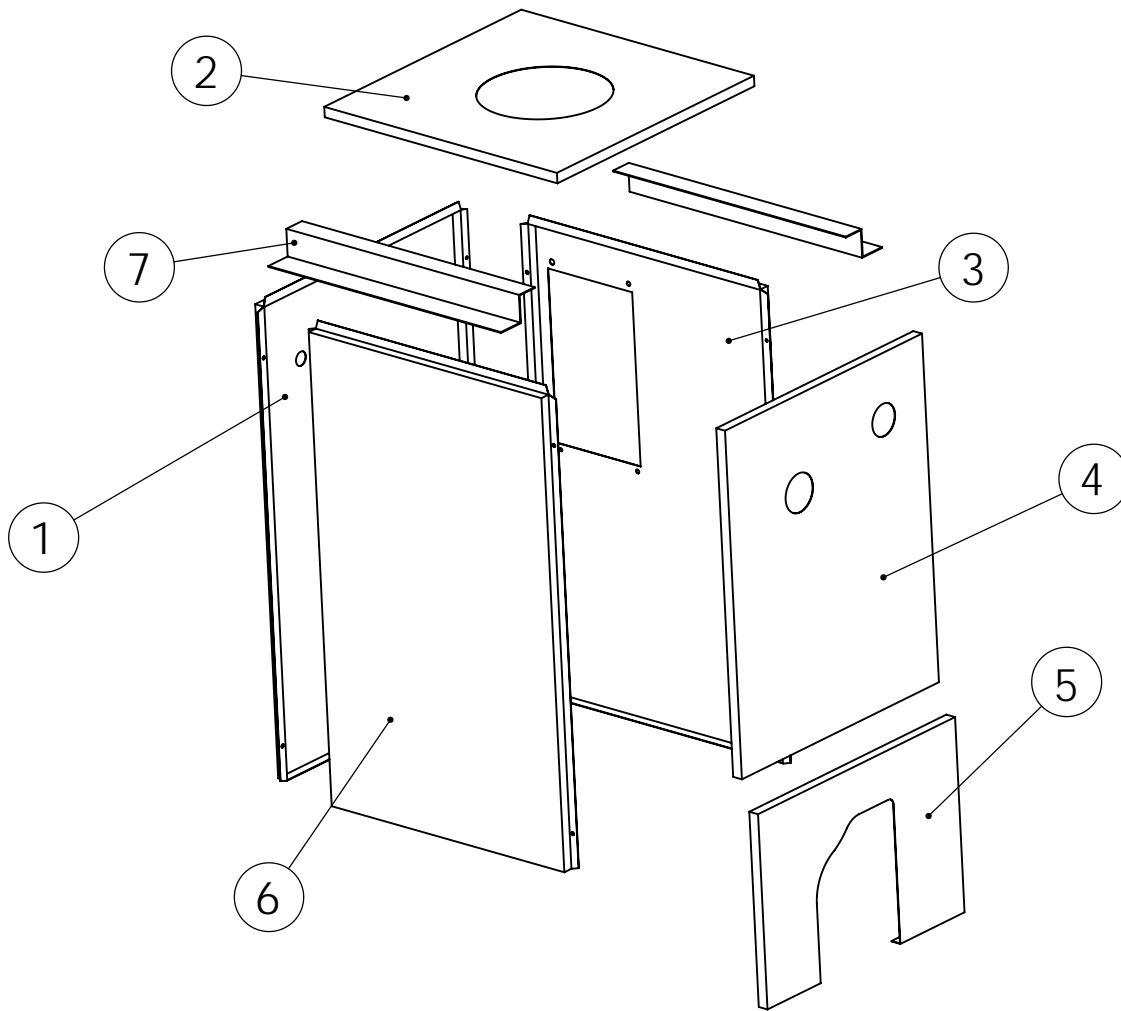

REPAIR PARTS

JACKETS

Item	Description	Models		
		3K	4K	5K
1	Back Panel	42500271AD (1)		
2	Top Panel	42500251AD (1)	42500252AD (1)	42500253AD (1)
3	Right Panel	42500241AD (1)	42500242AD (1)	42500243AD (1)
4	Upper Front Panel	42500270AD (1)		
5	Lower Front Panel	42500272AD (1)		
6	Left Panel	42500261AD (1)	42500262AD (1)	42500263AD (1)
7	Z Bars	42500273 (2)		
Complete Jacket		42500286AD	42500287AD	42500288AD