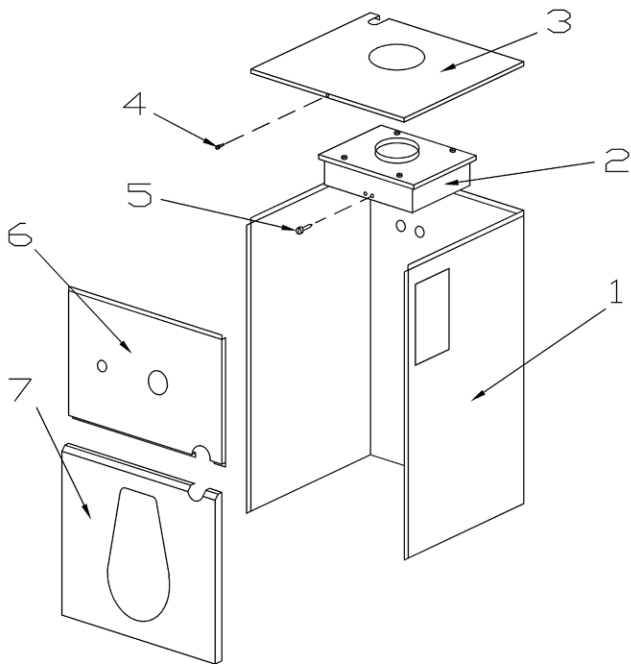

REPLACEMENT PARTS

JACKET AND FLUE COLLECTOR ASSEMBLY

Item Number	Part Number	Description	QTY
1	2162801	Pnl Jkt Wrapper Assy. BC3	1
	2162802	Pnl Jkt Wrapper Assy. BC4	1
2	2462101	Flue Collector Assy. BC3	1
	2462102	Flue Collector Assy. BC4	1
3	2162701	Pnl Jkt Top Assy. BC3	1
	2162702	Pnl Jkt Top Assy. BC4	1
4	14695074	Scr 8-18x1/2 Stl Hx Wash Hd	16
5	14695039	Scr 5/16-18x1.5 Type F SLHX	2
6	2162501	Pnl Jkt Top Frt Assy. BC	1
7	2162601	Pnl Jkt Low Frt Assy. BC	1

BASE ASSEMBLY

Item Number	Part Number	Description	QTY
1	2262101	Base Assy BC3	1
	2262102	Base Assy BC4	1
2	252-2-3.01	Combustion Chamber BC3	1
	252-2-3.02	Combustion Chamber BC4	1
3	2261201	Base Burner Mtg pl Assy, BC3, 4	1
4	HW-005.01	Scr-1/4-20x1/2 Self Tap	7
5	14695039	Scr 5/16-18x1.5 Type F SLHX	2
6	10011701	Cast Iron Obsv Door	1

REPLACEMENT PARTS

HEAT EXCHANGER ASSEMBLY

Item Number	Part Number	Description	QTY
1	HW-003.02	Nut 1/4-20 Hex Stl ZP	2
2	HW-008.01	Washer - 5/16 Flat Stl ZP	2
3	14605051	Tie Rod 1/4-20x13x3 IH WH BC3	2
	14605053	Tie Rod 1/4-20x17x3 IH WH BC4	2
4	902000001	Right Section B	1
5	43300976*	Nipple 2" Mach.	BC3(4)
			BC4(6)
6	902000002	Center Section B	BC3(1)
			BC4(2)
7	100-2-4.01	Tankless Section B	1
8	1330001	Nut 5/16-18 Wislock	4
9	HW-012.02	Bolt 7/16-14x1-1/2 Sq Hd	8
10	252-2-2.00	Gasket Tankless	1
11	252-3-1.02	Tankless Coil L-24	1
12	HW-013.01	Nut 7/16-14 Sq Stl	8
13	202-2-1.00	Cover plate B/SF S Tankless	1