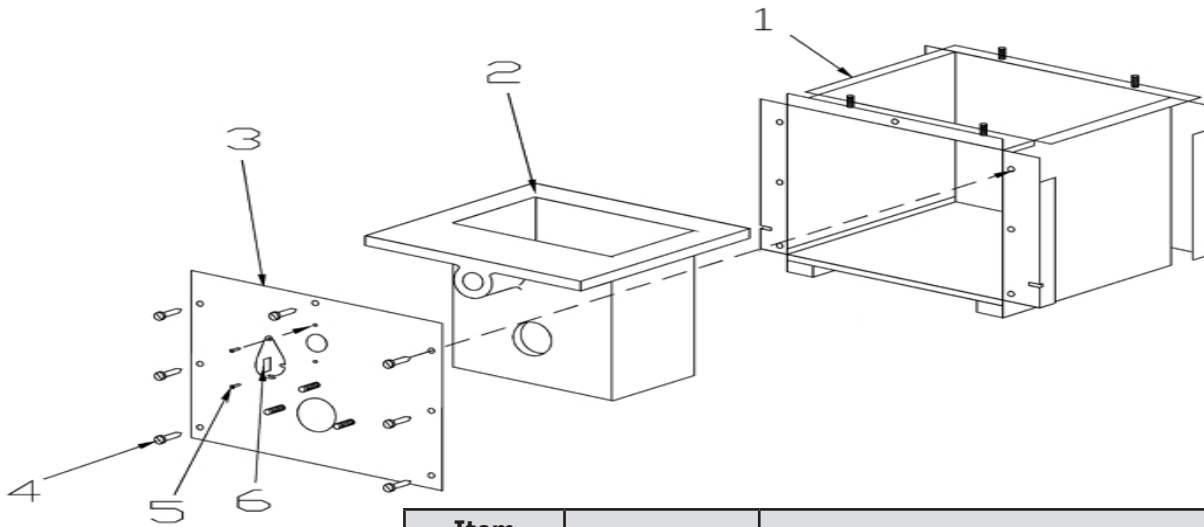

BASE ASSEMBLY

Item Number	Part Number	Description	QTY
1	2262101	Base Assy BC3	1
	2262102	Base Assy BC4	1
2	252-2-3.01	Combustion Chamber BC3	1
	252-2-3.02	Combustion Chamber BC4	1
3	2261201	Base Burner Mtg pl Assy, BC3, 4	1
4	HW-005.01	Scr-1/4-20x1/2 Self Tap	7
5	14695039	Scr 5/16-18x1.5 Type F SLHX	2
6	10011701	Cast Iron Obsv Door	1