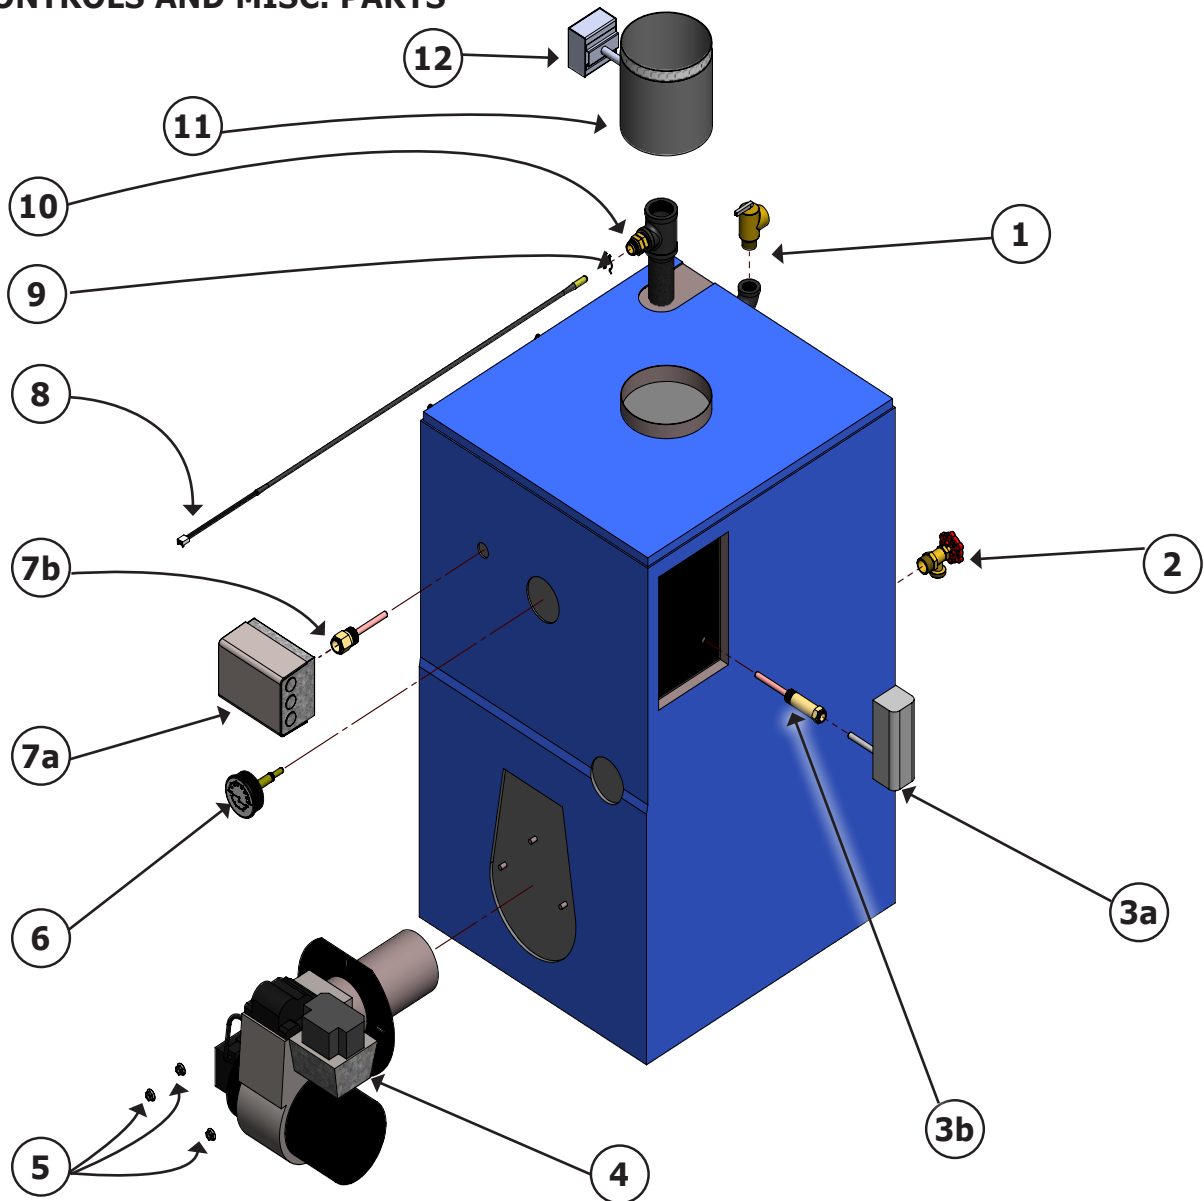

BASE ASSEMBLY

Item Number	Part Number	Description	QTY
1	2262101	Base Assy BC3	1
	2262102	Base Assy BC4	1
2	252-2-3.01	Combustion Chamber BC3	1
	252-2-3.02	Combustion Chamber BC4	1
3	2261201	Base Burner Mtg pl Assy, BC3, 4	1
4	HW-005.01	Scr-1/4-20x1/2 Self Tap	7
5	14695039	Scr 5/16-18x1.5 Type F SLHX	2
6	10011701	Cast Iron Obsv Door	1

REPLACEMENT PARTS

HEAT EXCHANGER ASSEMBLY

Item Number	Part Number	Description	QTY
1	HW-003.02	Nut 1/4-20 Hex Stl ZP	2
2	HW-008.01	Washer - 5/16 Flat Stl ZP	2
3	14605051	Tie Rod 1/4-20x13x3 IH WH BC3	2
	14605053	Tie Rod 1/4-20x17x3 IH WH BC4	2
4	902000001	Right Section B	1
5	43300976*	Nipple 2" Mach.	BC3(4)
			BC4(6)
6	902000002	Center Section B	BC3(1)
			BC4(2)
7	100-2-4.01	Tankless Section B	1
8	1330001	Nut 5/16-18 Wislock	4
9	HW-012.02	Bolt 7/16-14x1-1/2 Sq Hd	8
10	252-2-2.00	Gasket Tankless	1
11	252-3-1.02	Tankless Coil L-24	1
12	HW-013.01	Nut 7/16-14 Sq Stl	8
13	202-2-1.00	Cover plate B/SF S Tankless	1

* Four (4) nipples required for center section replacement

REPLACEMENT PARTS

BURNER, CONTROLS AND MISC. PARTS

Item Number	Part Number	Description	QTY
1	VR-001.01	Safety Relief Valve, Combraco 10-407-05	1
2	240009323	Drain Valve	1
3a	AQ-08.00	Low Limit, Honeywell L4006A	1
3b	AQ-020.01	Well, Honeywell 123871A	1
4	240009509	Oil Burner, Beckett AFG	1
5	1330001	Nut-5/16-18 Wizlock	3
6	1260006	Temperature-Pressure Gauge	1
7a	240009128	Limit, Honeywell L7248L	1
7b	1635001	Well, Honeywell 123870A	1
8	240007732	Sensor L7224/7248 Honeywell	1
9	240008013	Clip, Mtg, Honeywell, 32002656	1
10	240009283	Well, 3/4 x 1/2, Hydrolevel 48-205	1
11	30656	Flue Connector	1
12	30660	Vent Switch	1