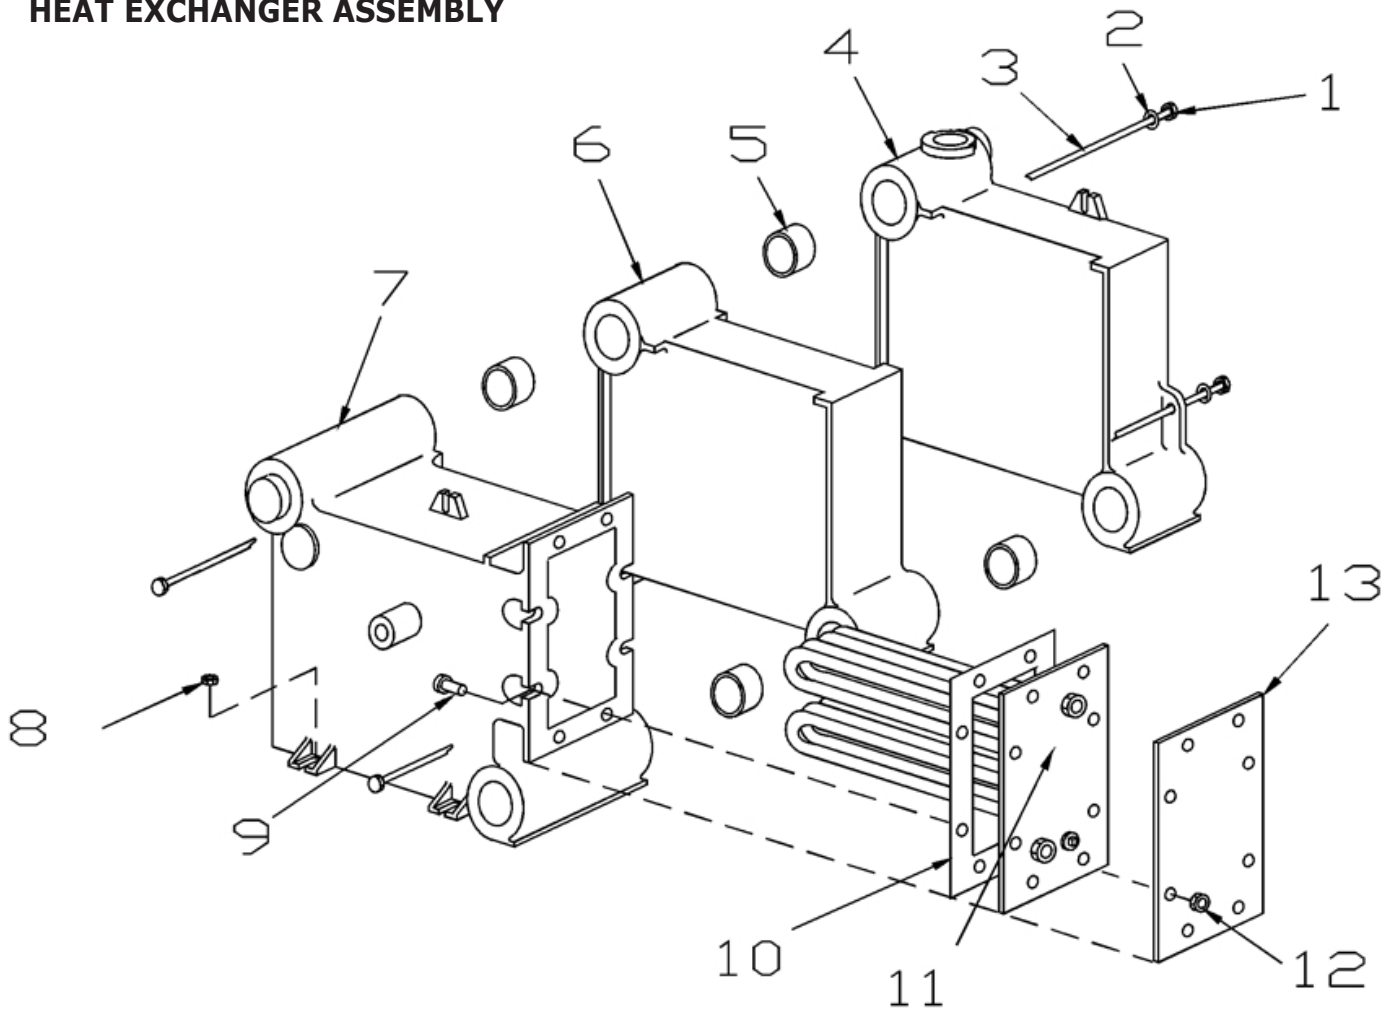

BASE ASSEMBLY

Item Number	Part Number	Description	QTY
1	2262101	Base Assy BC3	1
	2262102	Base Assy BC4	1
2	252-2-3.01	Combustion Chamber BC3	1
	252-2-3.02	Combustion Chamber BC4	1
3	2261201	Base Burner Mtg pl Assy, BC3, 4	1
4	HW-005.01	Scr-1/4-20x1/2 Self Tap	7
5	14695039	Scr 5/16-18x1.5 Type F SLHX	2
6	10011701	Cast Iron Obsv Door	1

REPLACEMENT PARTS

HEAT EXCHANGER ASSEMBLY

Item Number	Part Number	Description	QTY
1	HW-003.02	Nut 1/4-20 Hex Stl ZP	2
2	HW-008.01	Washer - 5/16 Flat Stl ZP	2
3	14605051	Tie Rod 1/4-20x13x3 IH WH BC3	2
	14605053	Tie Rod 1/4-20x17x3 IH WH BC4	2
4	902000001	Right Section B	1
5	43300976*	Nipple 2" Mach.	BC3(4)
			BC4(6)
6	902000002	Center Section B	BC3(1)
			BC4(2)
7	100-2-4.01	Tankless Section B	1
8	1330001	Nut 5/16-18 Wislock	4
9	HW-012.02	Bolt 7/16-14x1-1/2 Sq Hd	8
10	252-2-2.00	Gasket Tankless	1
11	252-3-1.02	Tankless Coil L-24	1
12	HW-013.01	Nut 7/16-14 Sq Stl	8
13	202-2-1.00	Cover plate B/SF S Tankless	1