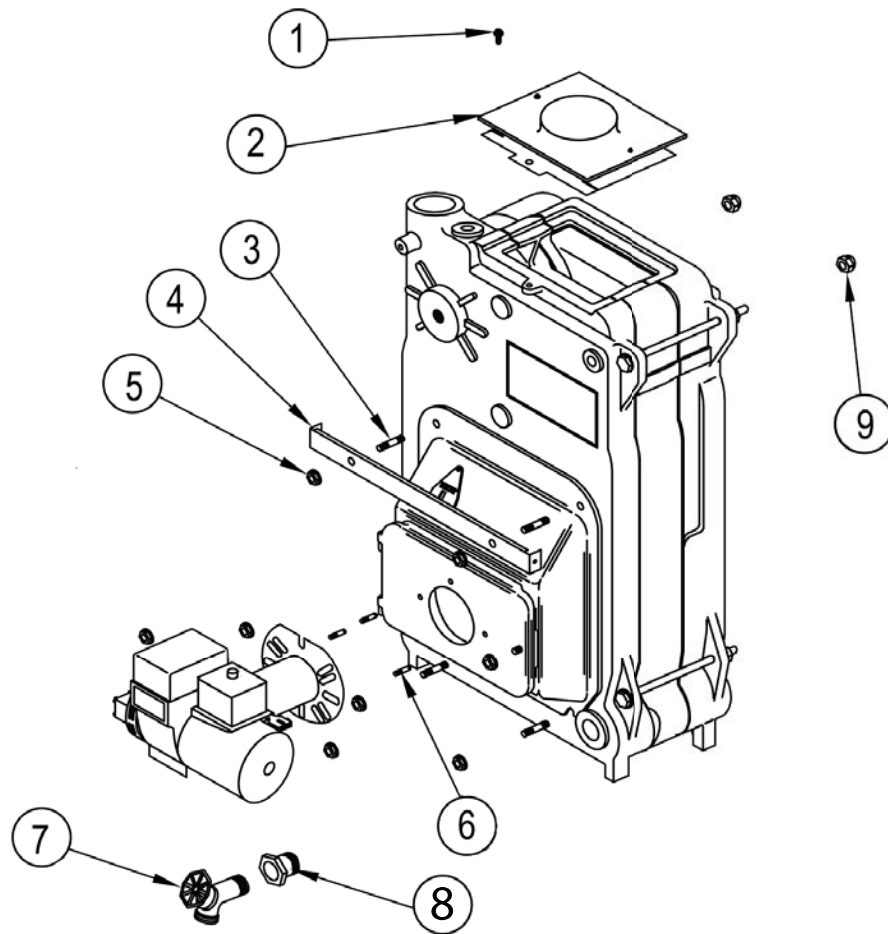

REPLACEMENT PARTS

HARDWARE

ITEM #	PART #	DESCRIPTION	QTY
1	HW-005.01	SCREW 1/4-20X1/2 SELF TAP	1
2	2452902	FLUE COLLECTOR ASSY (4 SECT)	1
	2452903	FLUE COLLECTOR ASSY (5 SECT)	
	2452906	FLUE COLLECTOR ASSY (3 SECT)	
	2452907	FLUE COLLECTOR ASSY (6 SECT)	
3	HW06701	STUD 5/16"-18 X 2³/₈"	4
4	2252501	SUPPORT JACKET BRACKET	1
5	1330001	NUT 5/16-18 WISLOCK	8
6	HW07001	STUD 5/16"-18 X 1¹/₈"	3
7	240009323	DRAIN LONG	1
8	1060003	PIPE FIT BUSHING 1¹/₄" X ³/₄"	
9	HW06401	NUT - ACORN 1/2"-13 UNC YELLOW	2