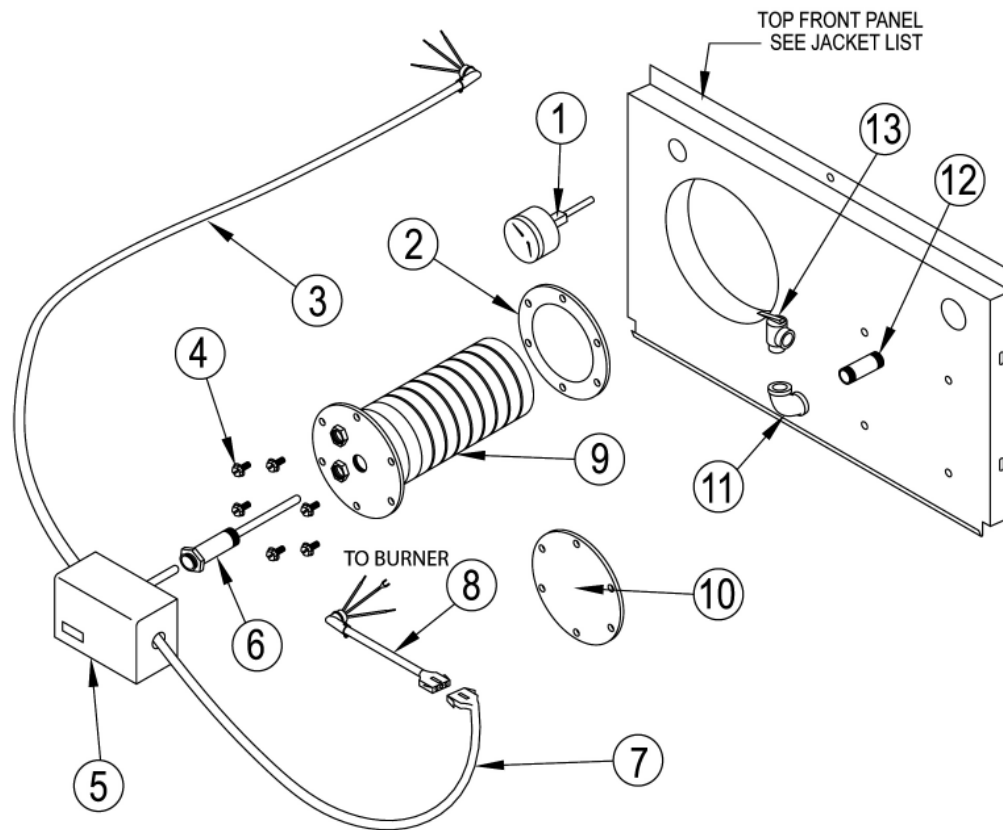

REPLACEMENT PARTS

COIL

ITEM #	PART #	DESCRIPTION	QTY
1	1260006	TEMPERATURE - PRESSURE GAUGE	1
2	240007072	GASKET - SILICON/DURO 70	1
3	37519501	HARNESS CIRCULATOR 72"	1
4	HW08001	BOLT 5/16" X 3/4"	6
5	240009128	LIMIT, HONEYWELL L7248L (FOR BOILERS WITHOUT A TANKLESS COIL)	1
	AQ-010.00	CONTROL L8124A (FOR BOILERS WITH A TANKLESS COIL)	1
5a	240007686	SENSOR HONEYWELL 50001464-001	1
6	AQ-020.01	WELL	1
7	2851401	HARNESS CTRL BOX (BECKETT BURNERS AND RIELLO F10 BURNERS)	1
	28511801	HARNESS , CTRL BOX (RIELLO F5 BURNERS)	1
8	1263011	HARNESS, BURNER (RIELLO F5)	1
	2851801	HARNESS, BURNER (RIELLO F10)	1
	NA	HARNESS, BURNER (BECKETT AFG, INCLUDED WITH BURNER)	1
9	5612001	TANKLESS COIL KIT P3 (FOR 3 SECTION BOILERS)	1
	5612002	TANKLESS COIL KIT T4 (4, 5, 6 & 7 SECT. BOILERS)	1
(ABOVE KITS INCLUDE ITEM NOS. 2, 4 AND THE APPROPRIATE COIL)			
10	27511401	TANKLESS - COVER KIT	1
		(KIT INCLUDES ITEM NOS. 2, 4 AND COVER PLATE)	1
11	1190001	PIPE FIT ELBOW 3/4" NPT	1
12	1310001	PIPE FIT - NPL 3/4" X 4" NPT	1
13	VR-001.01	SAFETY RELIEF VALVE 30#, CONBRACO 16-407-05	1
NOT SHOWN	550001908	GASKET REPLACEMENT KIT (INCLUDES ITEMS #2 & #4)	1