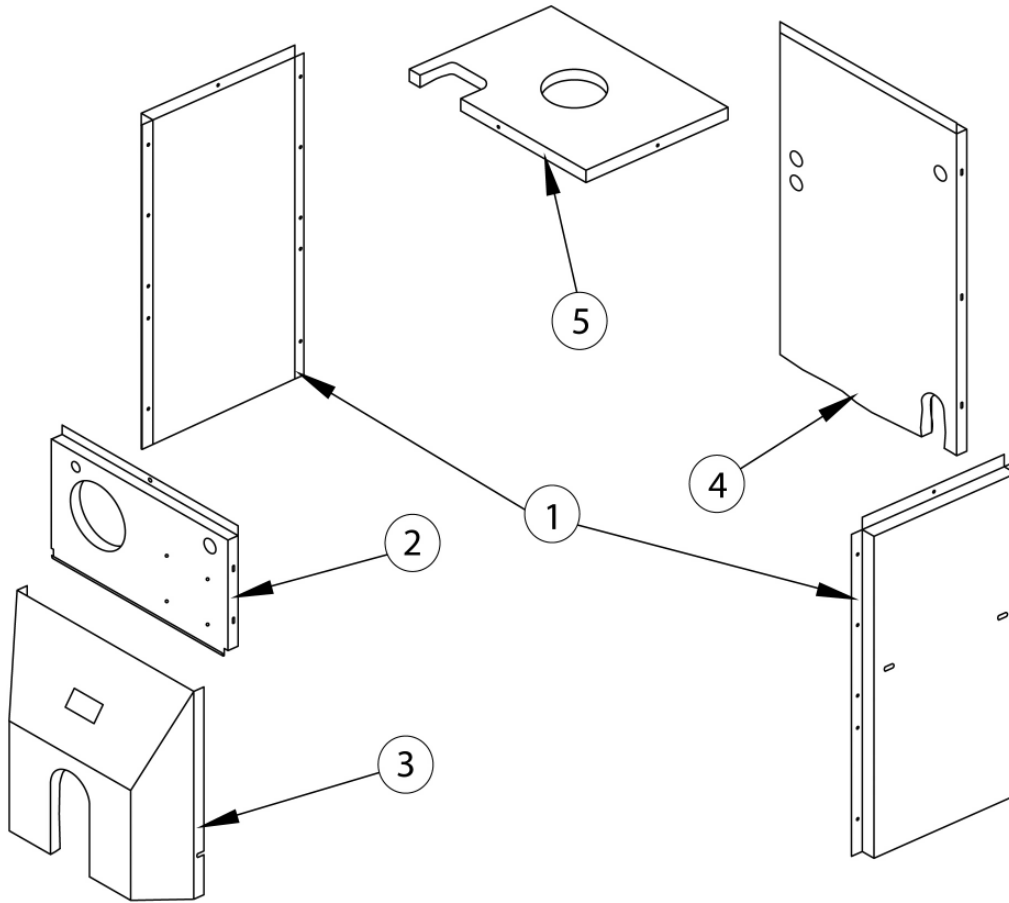

REPLACEMENT PARTS

JACKET

ITEM #	PART #	DESCRIPTION	QTY
1	21521802	SIDE PANEL 3 SECTION	2
	21521803	SIDE PANEL 4 SECTION	
	21521804	SIDE PANEL 5 SECTION	
	21521805	SIDE PANEL 6 SECTION	
2	21522401	TOP FRONT PANEL C/O	1
	21522402	TOP FRONT PANEL TNKLS COIL (SHOWN)	
3	21521901	LOWER COWL	1
4	21521501	REAR PANEL	1
5	215-1-3.02	TOP PANEL 3 SECTION	1
	215-1-3.03	TOP PANEL 4 SECTION	
	215-1-3.04	TOP PANEL 5 SECTION	
	2151307	TOP PANEL 6 SECTION