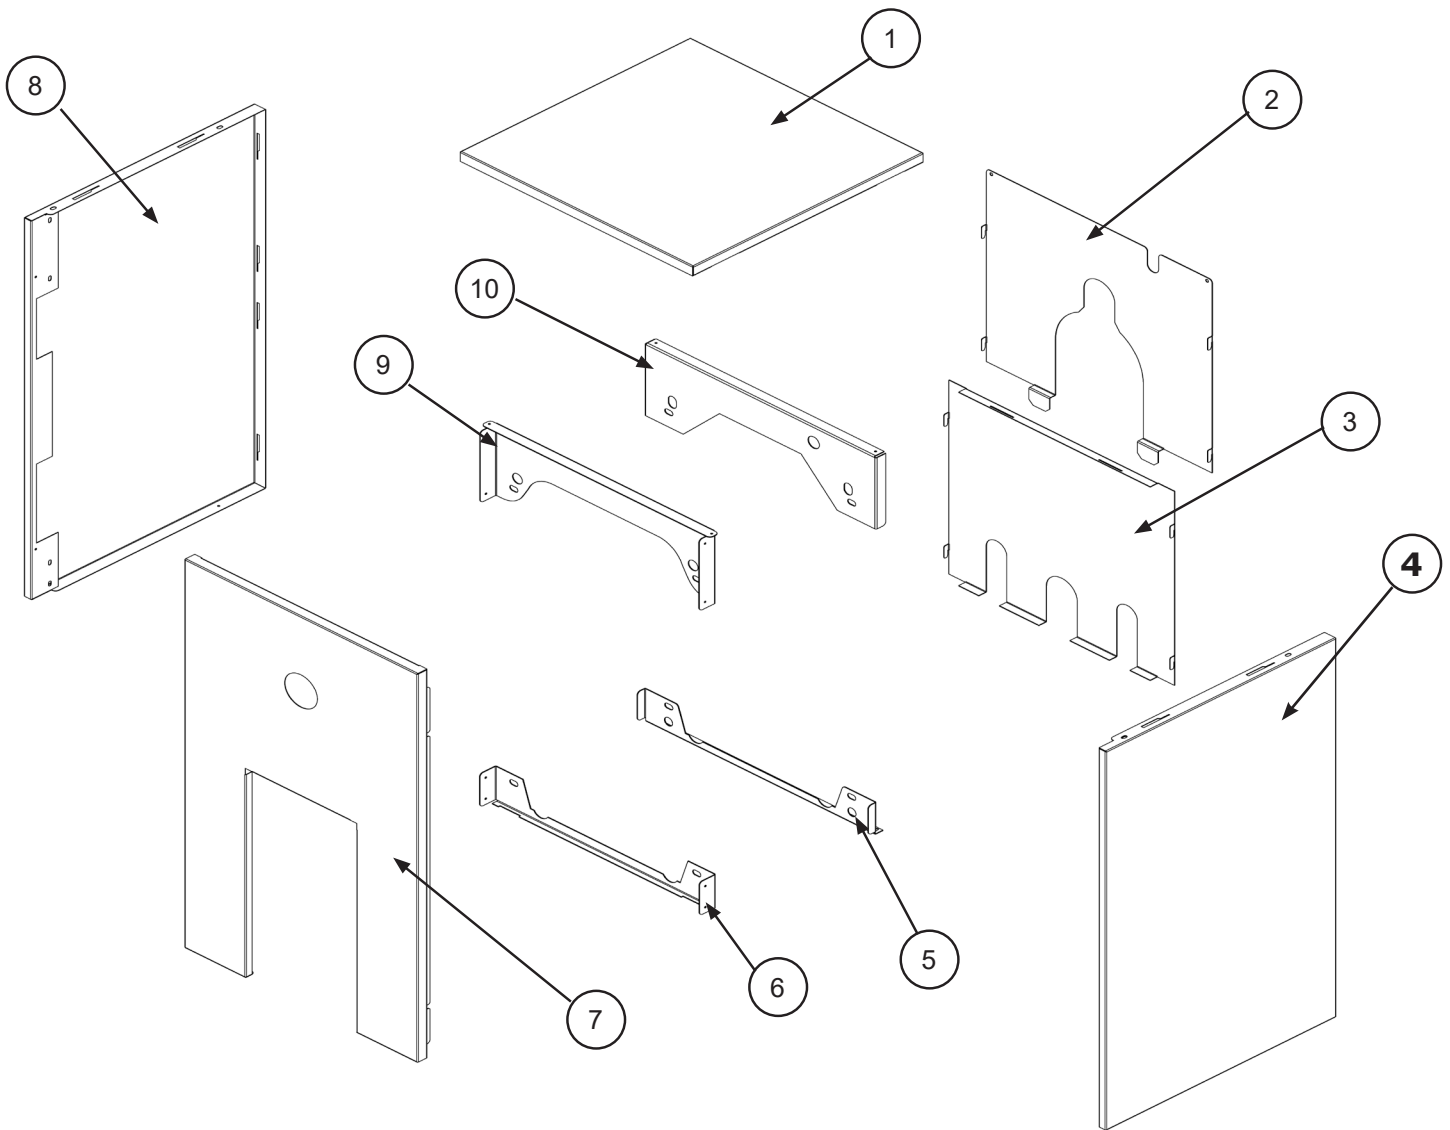

# JACKET

Item	Description	4 Section	5 Section	6 Section	7 Section
	<b>Complete Jacket Assembly</b>	550002392	550002393	550002394	550002395
1	Top Panel	109008594AC	109008595AC	109008596AC	109008597AC
2	Rear Panel, Upper	109008607			
3	Rear Panel, Lower	109008624			
4	Right Side Panel	109008660AD	109008661AD	109008662AD	109008663AD
5	Support Bracket, Lower Rear	109008628			
6	Support Bracket, Lower Front	109008625			
7	Front Panel	109008606AC			
8	Left Side Panel	109008664AD	109008665AD	109008666AD	109008667AD
9	Support Bracket, Upper Front	109008608			
10	Support Bracket, Upper Rear	109008626			