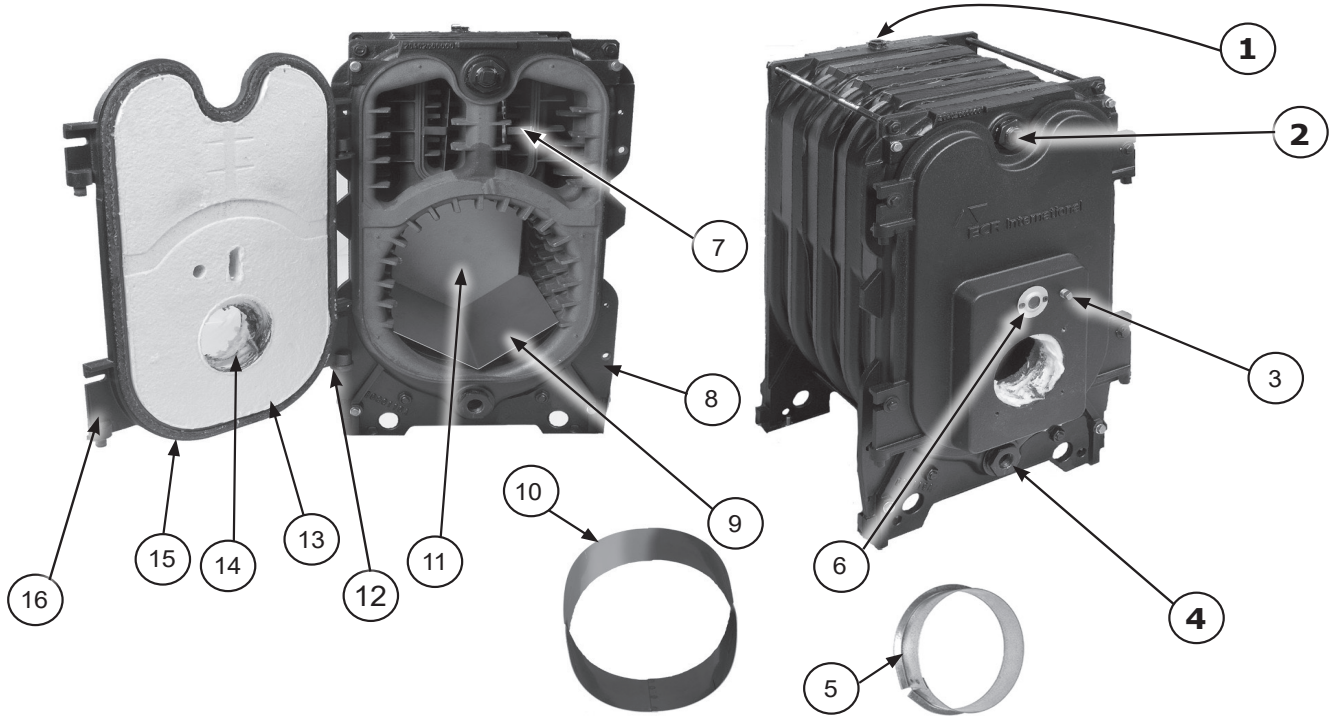

HEAT EXCHANGER

Item	Description	4 Section	5 Section	6 Section	7 Section
8a	Chimney Vent Heat Exchanger Block (Includes Items 1,2,4,5,6,11,12,13,14,15,16)	550003106	550003107	550003108	550003109
8b	Direct Vent Heat Exchanger Block (Includes Items 1,2,4,6,11,12,13,14,15,16)	550003110	550003111	550003112	N/A
1	Control Well in Block	240007709			
2	1¼" x ¼" Bushing (for Temperature Pressure Gauge)	240009346			
4	1¼" x ¾" Bushing (for Drain Valve)	1060003			
5	5" Flue Collar (Used on 4/5/6 Section Chimney Vent Blocks Only)	109007382	109007382	109007382	N/A
6	Sight Glass Replacement Kit	550001932			
11	Target Wall Insulation*	240007302			
12	Door Hinge Kit (2 hinges included)	550001933			
13	Door insulation (hard)* (Front Door)	240007300			
14	Door Insulation (soft)* (Inner Burner Door)	240007301			
15	Door Rope Gasket*	240007390			
16	Burner door with insulation & rope gasket	240007305			

Items below Ordered Separately

3	¼" NPT Plug	240005463				
7a	Flue Baffle (Chimney Vent)	Right	(6) 109010401	(6) 109010438	(6) 109010440	(6) 109010442
		Left	(6) 109010402	(6) 109010437	(6) 109010439	(6) 109010441
7b	Flue Baffle (Direct Vent)	(2) 109007385	(2) 109007386	(2) 109007387	N/A	
9	V-Shaped Liner	N/A	N/A	109007316	109007315	
10	Oval Liner	109007317	N/A	N/A	N/A	
N/S	Heat Exchanger Insulation Center*	420001080	420001081	420001082	420001083	
N/S	Heat Exchanger Insulation Rear*	420001079				

N/S = Not Shown

* WARNING: This product contains fiberglass and/or ceramic fibers. Possible cancer hazard. To avoid this possible hazard, avoid breathing fiberglass wool & ceramic fiber dust. May cause irritation to skin, eyes & respiratory tract.