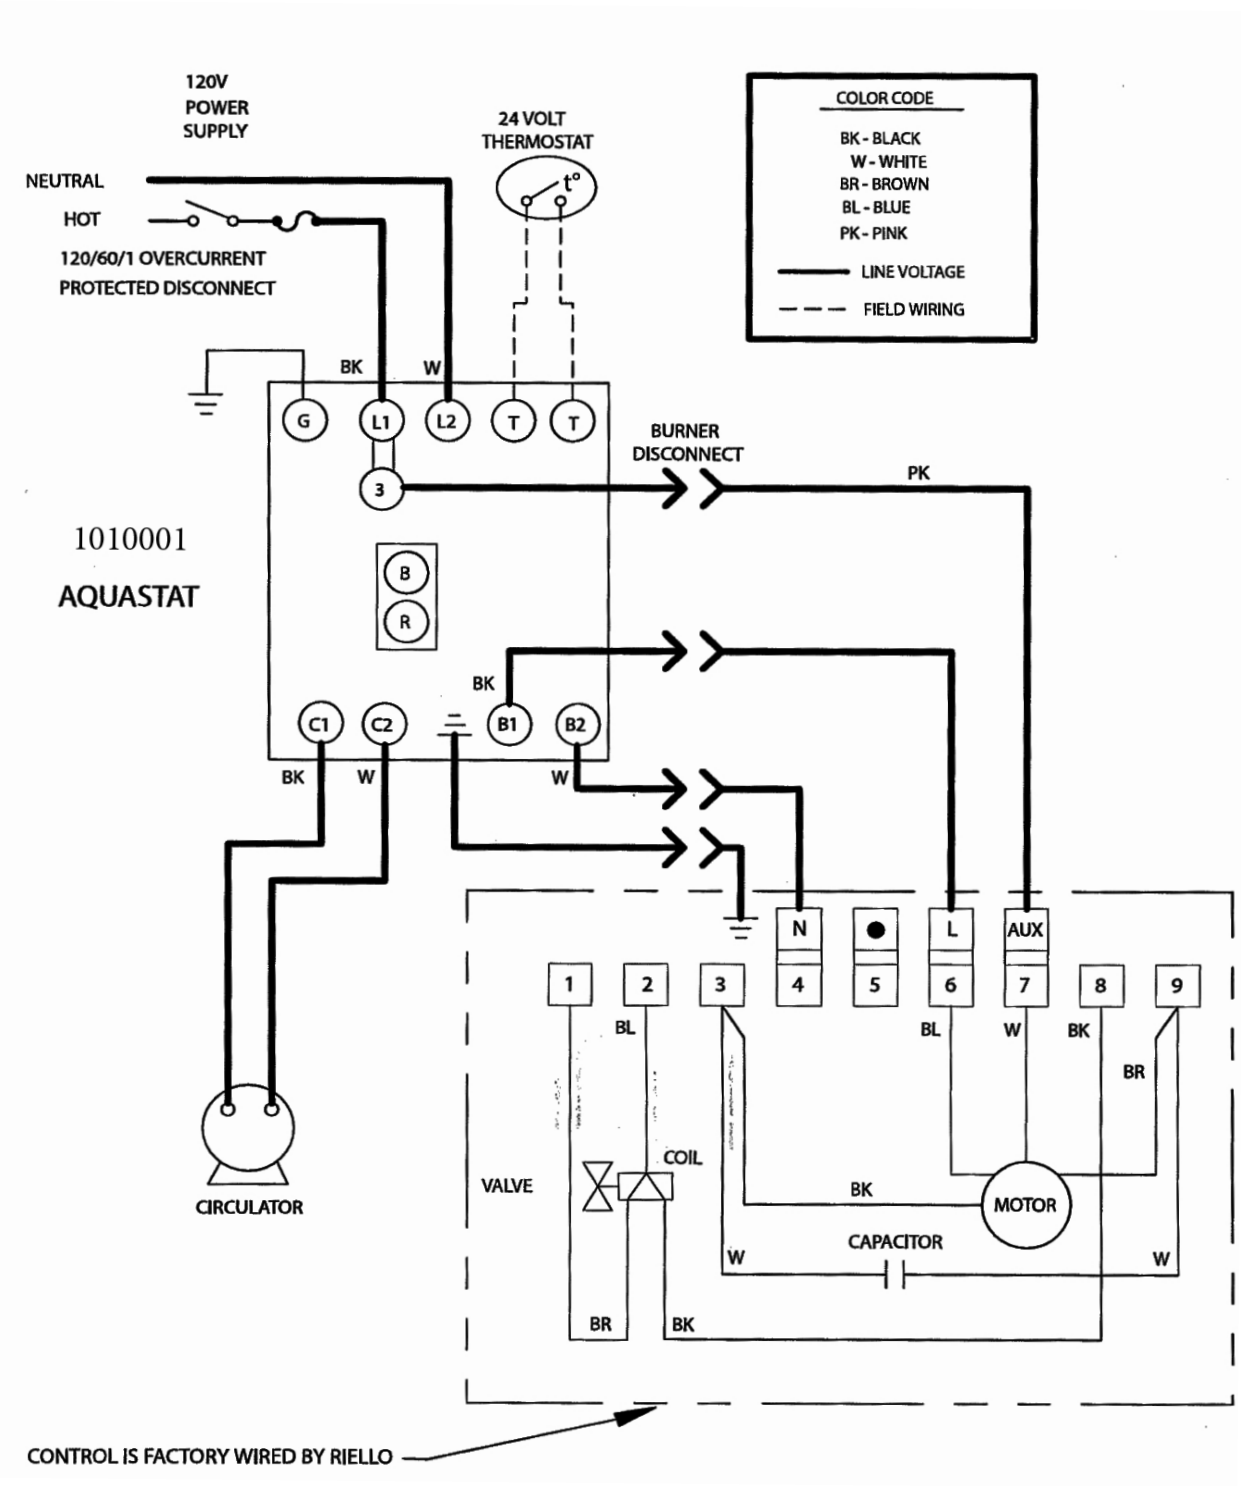

RIELLO BURNER SETUPS							
Model No.	Burner Model	Comb Head	Comb Head Setting	Air Shutter Setting	Specified Nozzle*	Pump Pressure	Derate Kits
BC3D	40 F5	SBT	0.0	1.60	.65 X 60 W	150	550001616
BC3	40 F5	SBT	1.0	2.60	.85 X 60 W	150	N/A
BC4D	40 F5	SBT	2.0	2.00	.85 X 60 W	150	550001617
BC4	40 F5	SBT	3.5	3.00	1.10 X 60 W	150	N/A

* Specified nozzles are Delevan

NOTICE

The above charts are for setting the burner to a starting point only. The burner and appliance must be properly set up using proper testing equipment.

SUPPLEMENTAL INSTRUCTIONS

RIELLO BURNER REPLACEMENT PARTS LIST		
Part Number	Description	Quantity
240006431	Nozzle .65 x 60 W (BC3 & BC3T only)	1
1320012	Nozzle 1.10 x 60 W (BC4 & BC4T only)	1
30A064701	Burner Pump Drive Key Riello	1
30A064801	Burner Primary Control 530SE Riello	1
30A064901	Burner Coil Riello	1
30A065101	Burner Motor Riello	1
30A065201	Burner Capacitor 12.5 Riello	1
30A065301	Burner Electrode Porcelain Riello	1
30A065401	Burner Pump Riello	1
30A065501	Burner Hydraulic Jack Riello	1
30A065601	Burner O-Ring Pump Press Riello	1
30A065701	Burner Photo Cell Riello	1

Figure 1 - Electrical Wiring Diagram *Without Tankless Coil*

Figure 2 - Electrical Wiring Diagram *With Tankless Coil*